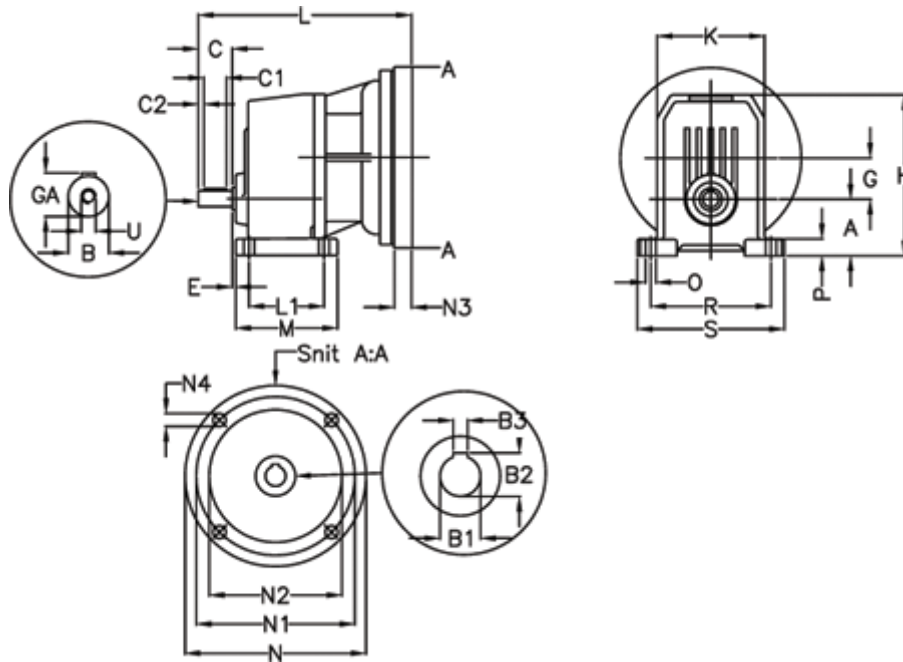

Article number: 40550501051235

Description: Single Stage Helical Gear  
S 501-10,5-P90B5

## Measures

A = 82	E = 25.5	M = 190.0	R = 225
B = 38	F = 10x8x60	N = 200	S = 270
B1 = 24	G = 73.5	N1 = 165	U = M12
B2 = 27.3	GA = 41.0	N2 = 130	
B3 = 8	H = 278.5	N3 = -	
C = 80	K = 185	N4 = M10x12	
C1 = 60	L = 334	O = 18	
C2 = 10	L1 = 145.0	P = 25.0	